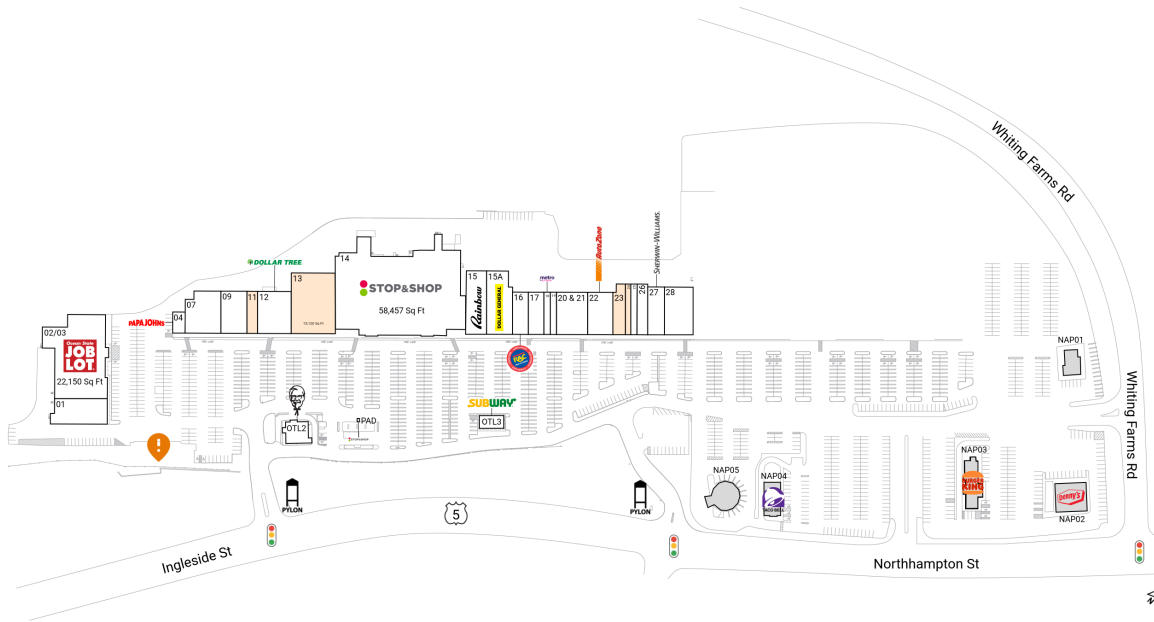

# Holyoke Shopping Center

2217-2291 Northampton Street | Holyoke, MA 01040

Hampden County Springfield, MA 195,995 Sq Ft

42.1854, -72.6324

## Available Spaces

11	2,500 Sq Ft	24	1,560 Sq Ft	360°
13	15,120 Sq Ft	OPO 1	0 Sq Ft	
23	3,000 Sq Ft			360°

## Current Tenants Space size listed in square feet

01	Western Mass Appliance	7,500
02/03	Ocean State Job Lot	22,150
04	Papa John's	1,500
07	Children&Family Dentistry&Brac	7,784
09	Scrub Wear House	6,200
12	Dollar Tree	8,000
14	Stop & Shop	58,457
15	Rainbow Shops	7,425
15A	Dollar General	7,575
16	Rent-A-Center	3,750
17	Whiting Farms Laundry	3,714
18	Metro by T-Mobile	1,504
19	Holly's Nails	1,496
20 & 21	Expressions	7,400
22	AutoZone	6,000
25	Brad Matthews Jewelers	1,800
26	Bamboo House	3,000
27	Sherwin-Williams	4,368
28	Holyoke Liquor Mart	7,728
OTL2	KFC	4,464
OTL3	Subway	1,800
PAD	Super Stop & Shop	200
NAP01	D'Angelo	0
NAP02	Denny's	0
NAP03	Burger King	0
NAP04	Taco Bell	0
NAP05	Restaurant	0